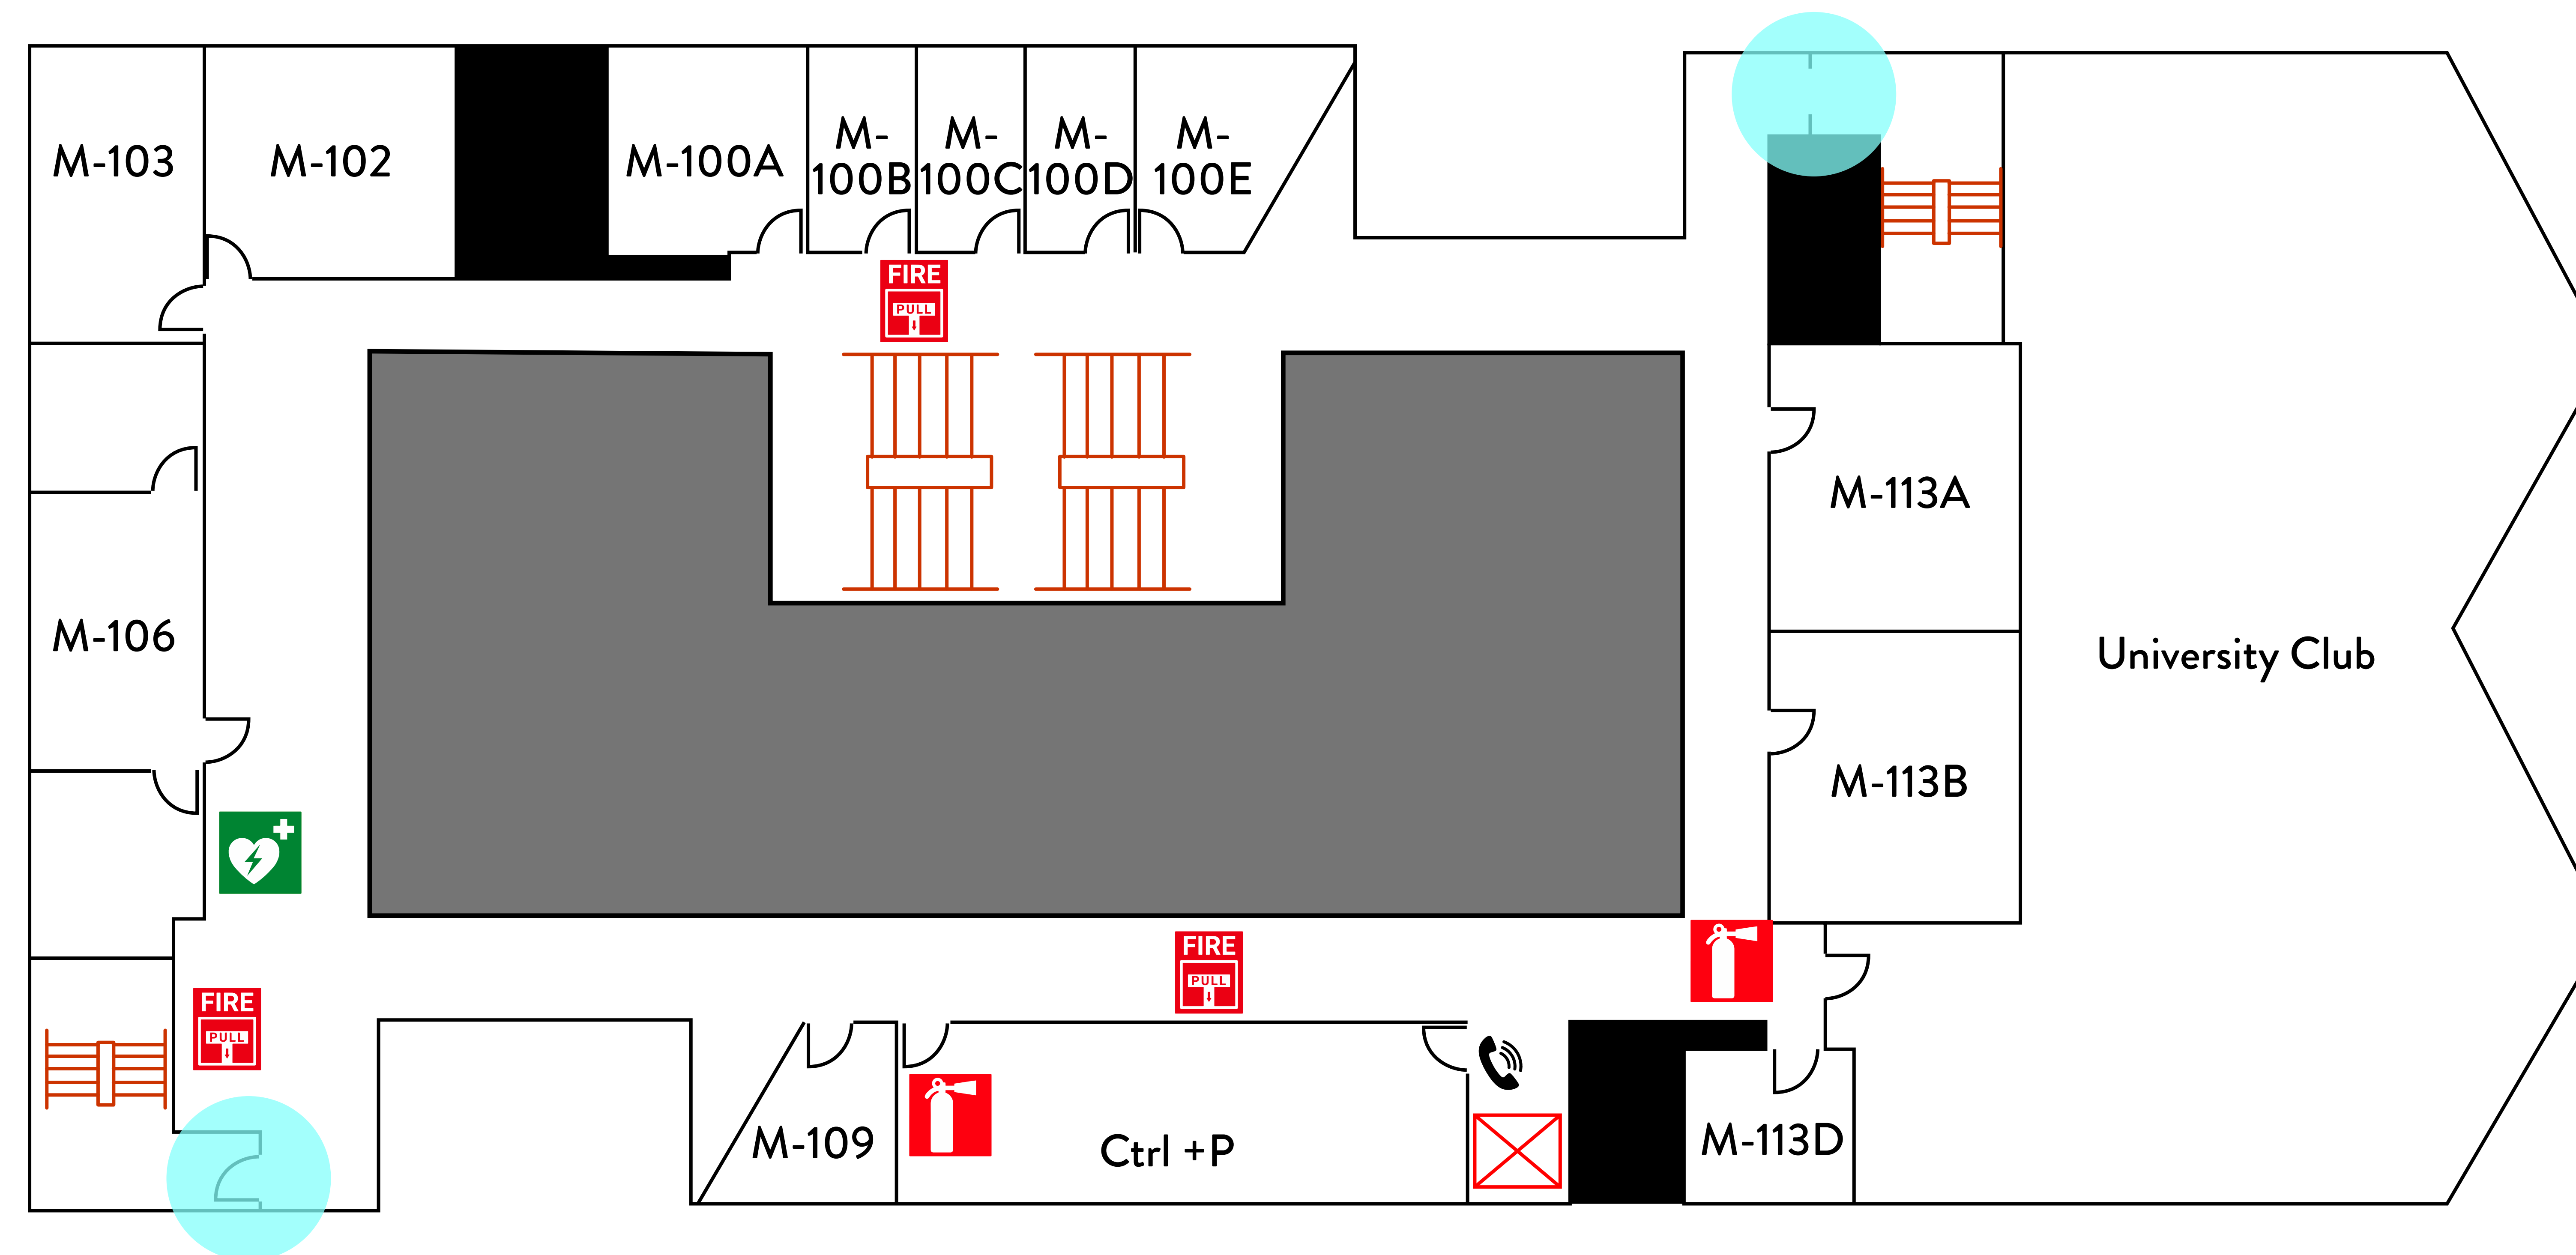

TERRACE LEVEL

KEY

- | | |
|---------------------------|---------------------|
| — Edge of building | ⊠ Elevator |
| - - - Outside of building | ♂♀ Restrooms |
| ■ No Access | 🔥 Alarm Pull |
| ▨ Dining/Lounge Area | 🧯 Fire Extinguisher |
| ● Open to Level Below | 🏠 First Aid Kit |
| ● Exit | 🏠 AED |
| 🚪 Stairs | ☎ Campus Telephone |

MEZZANINE LEVEL

KEY

- | | |
|---------------------------|---------------------|
| — Edge of building | ⊠ Elevator |
| - - - Outside of building | ♿ Restrooms |
| ■ No Access | 🔥 Alarm Pull |
| ▨ Dining/Lounge Area | 🧯 Fire Extinguisher |
| ■ Open to Level Below | 🏥 First Aid Kit |
| ● Exit | 👁️ AED |
| 🚪 Stairs | ☎ Campus Telephone |

KEY

- Edge of building
- - - Outside of building
- No Access
- ▨ Dining/Lounge Area
- Open to Level Below
- Exit
- ▤ Stairs
- ⊠ Elevator
- ♿ Restrooms
- 🔥 Alarm Pull
- 🧯 Fire Extinguisher
- 🏠 First Aid Kit
- 🚑 AED
- ☎ Campus Telephone

PLAZA LEVEL (GROUND FLOOR)

KEY

- Edge of building
- - - Outside of building
- No Access
- ▨ Dining/Lounge Area
- Open to Level Below
- Exit
- 🚪 Stairs
- 🚪 Elevator
- ♂ ♀ Restrooms
- 🔔 Alarm Pull
- 🧯 Fire Extinguisher
- 🛖 First Aid Kit
- 🛖 AED
- ☎ Campus Telephone