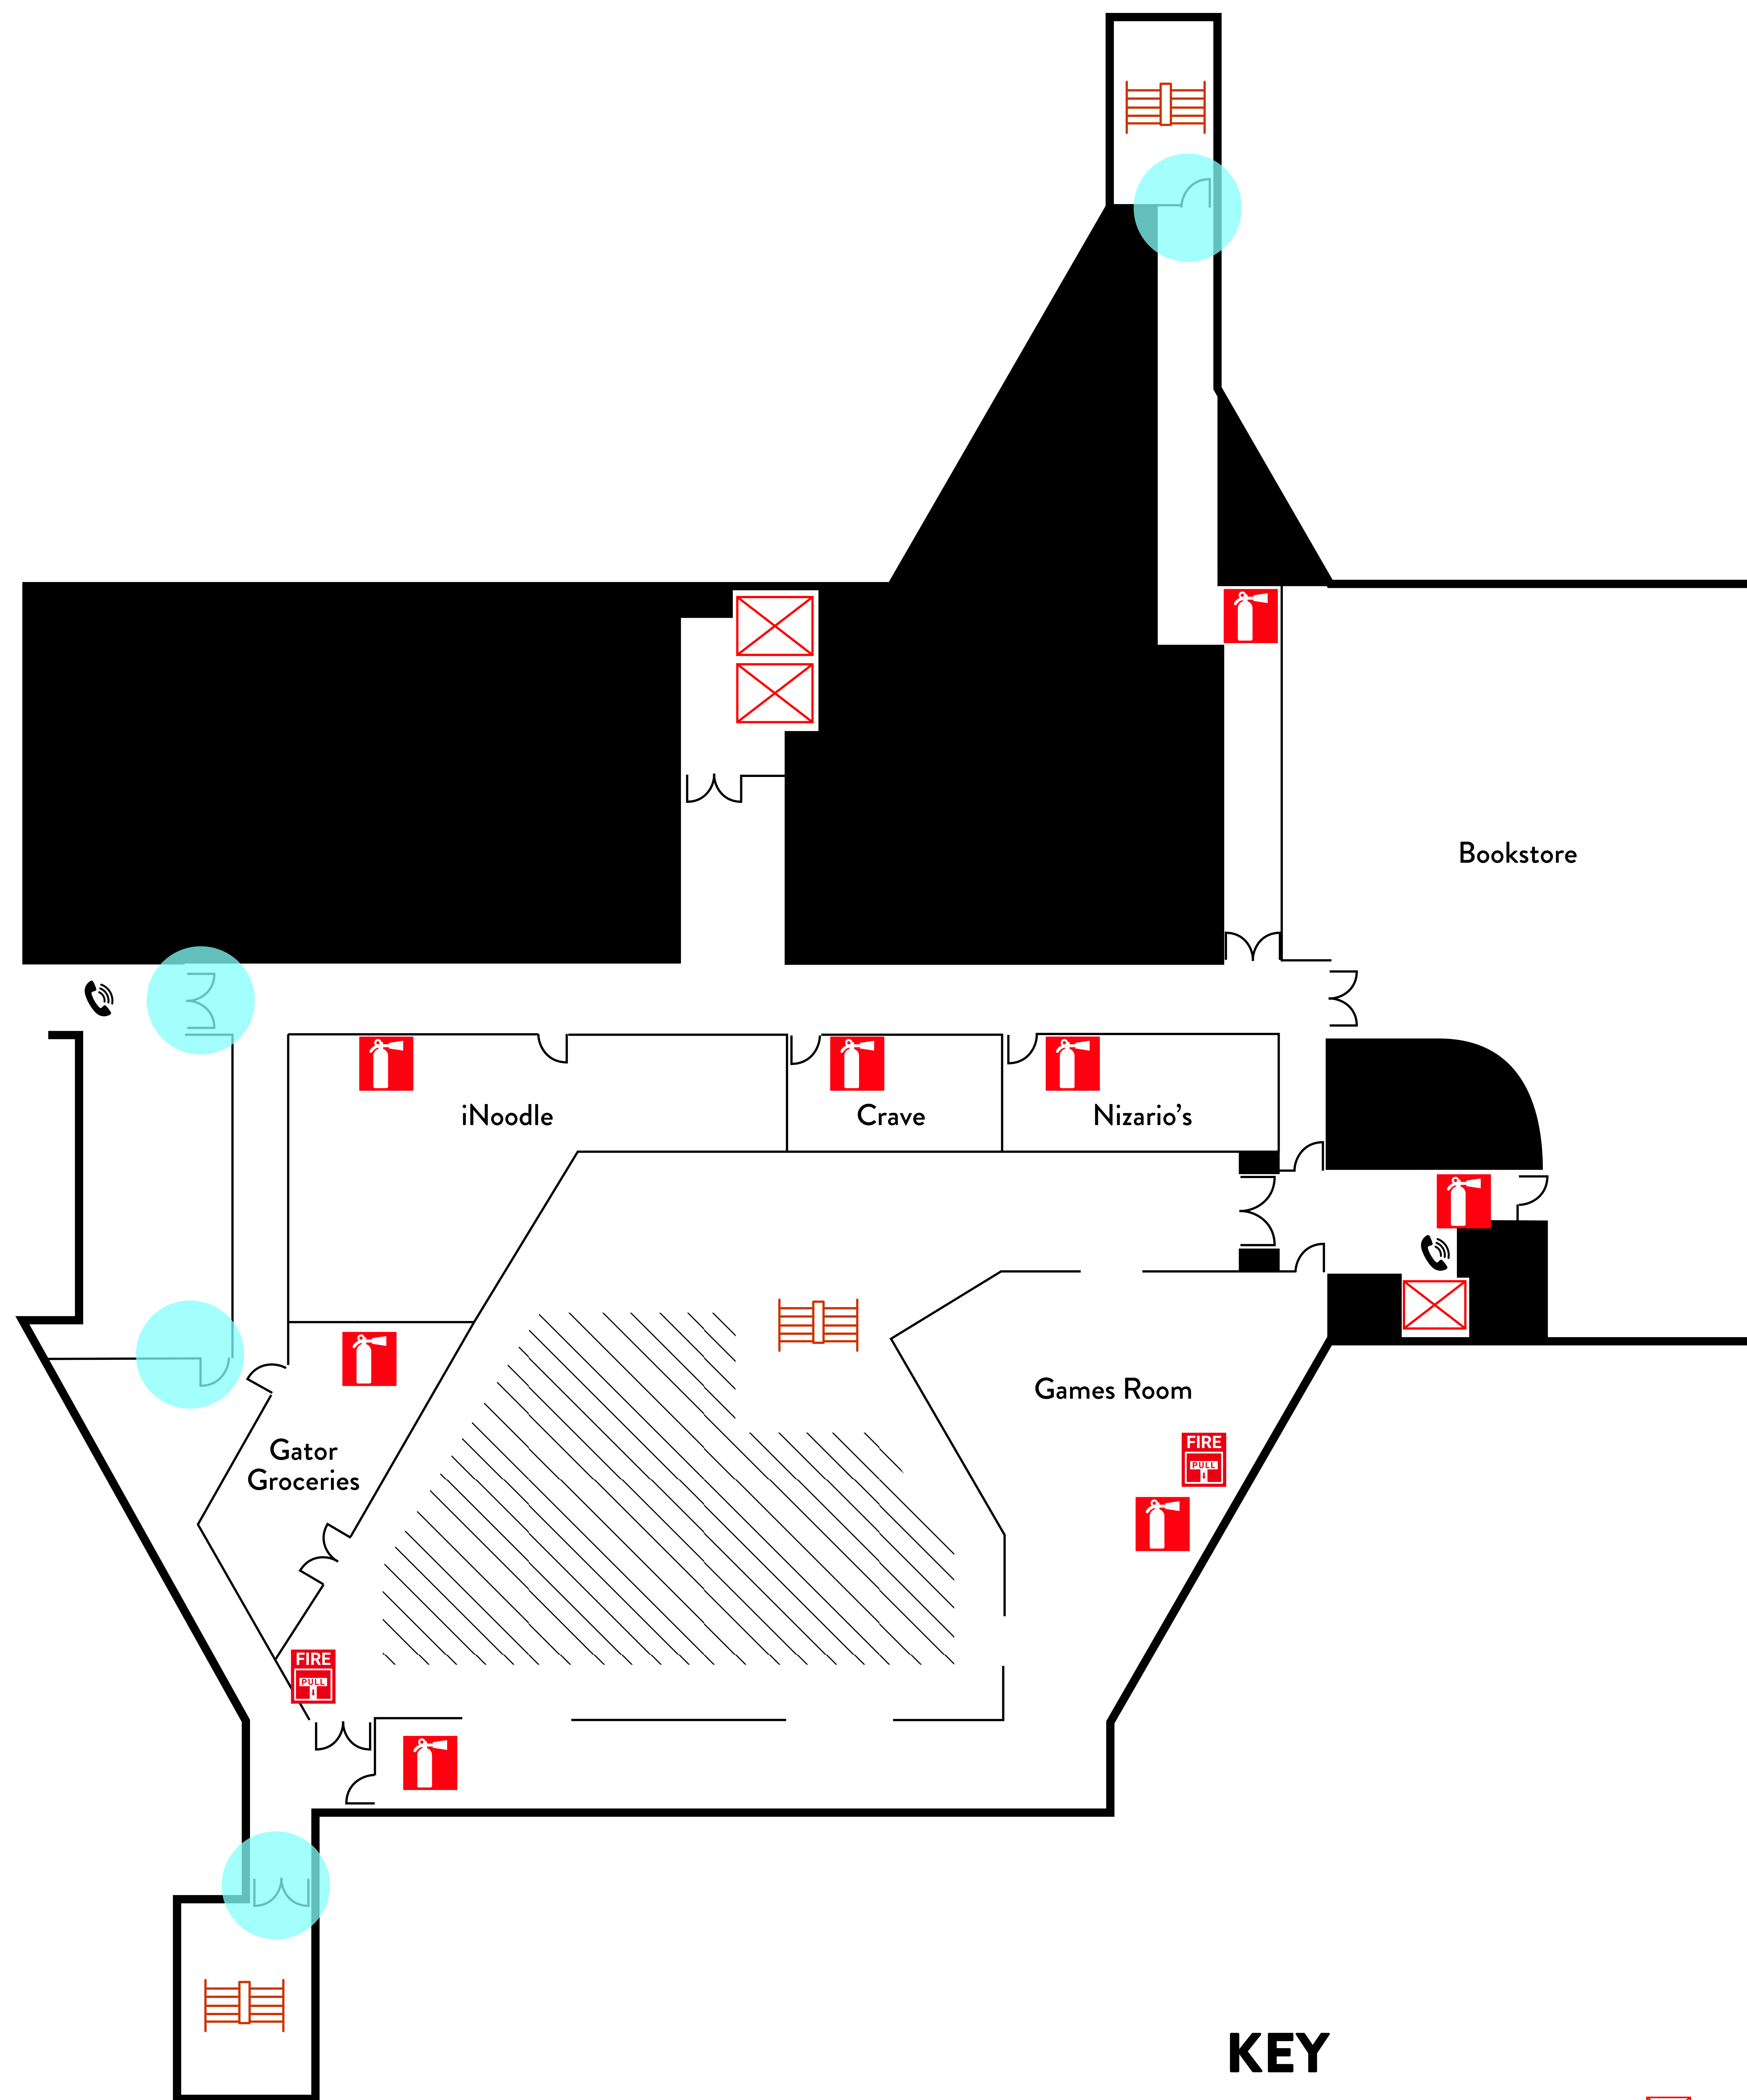

KEY

— Edge of building	⊠ Elevator
- - - Outside of building	♿ Restrooms
■ No Access	🔥 Alarm Pull
▨ Dining/Lounge Area	🧯 Fire Extinguisher
■ Open to Level Below	🏠 First Aid Kit
● Exit	🚑 AED
🚪 Stairs	☎ Campus Telephone

RECREATION & DINING LEVEL