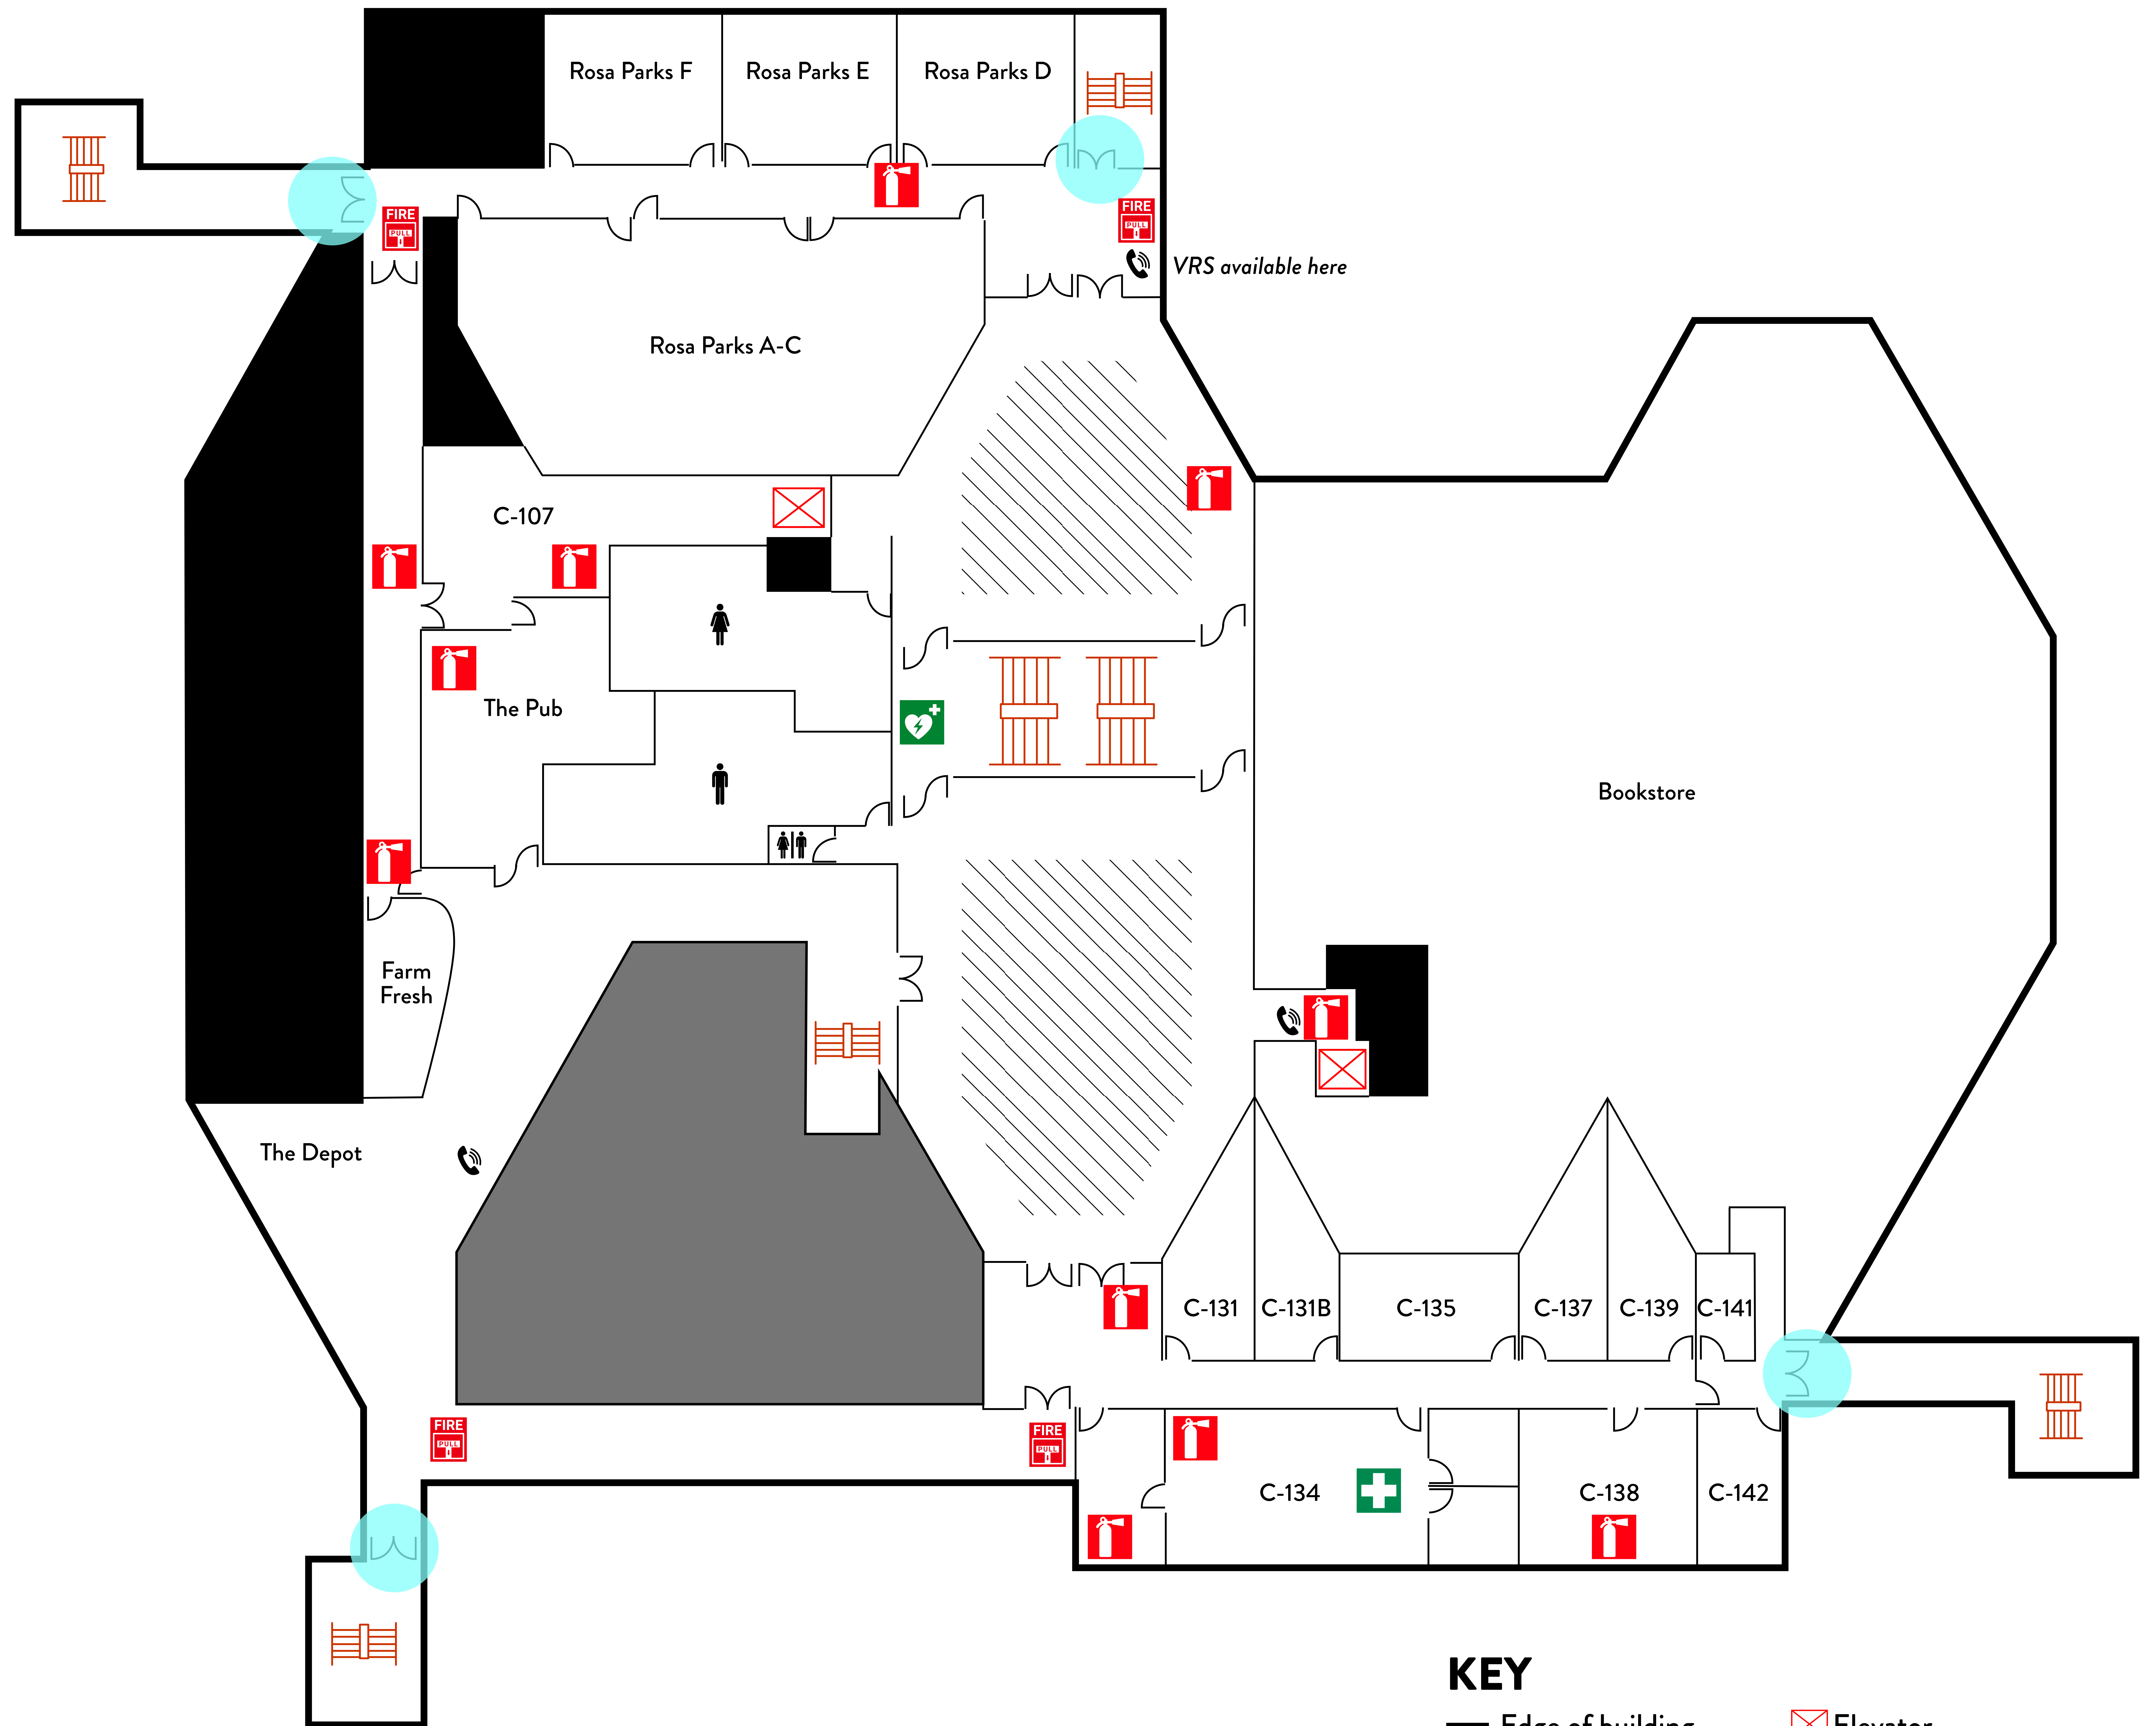

TERRACE LEVEL

KEY

- | | |
|---------------------------|---------------------|
| — Edge of building | ⊠ Elevator |
| - - - Outside of building | ♂♀ Restrooms |
| ■ No Access | 🔥 Alarm Pull |
| ▨ Dining/Lounge Area | 🧯 Fire Extinguisher |
| ● Open to Level Below | 🏠 First Aid Kit |
| ● Exit | 🏠 AED |
| 🚪 Stairs | ☎ Campus Telephone |

MEZZANINE LEVEL

KEY

- | | |
|---------------------------|---------------------|
| — Edge of building | ⊠ Elevator |
| - - - Outside of building | ♿ Restrooms |
| ■ No Access | 🔥 Alarm Pull |
| ▨ Dining/Lounge Area | 🧯 Fire Extinguisher |
| ■ Open to Level Below | 🏥 First Aid Kit |
| ● Exit | 👁️ AED |
| 🚪 Stairs | ☎ Campus Telephone |

KEY

- Edge of building
- - - Outside of building
- No Access
- ▨ Dining/Lounge Area
- Open to Level Below
- Exit
- ▤ Stairs
- ⊠ Elevator
- ♿ Restrooms
- 🔥 Alarm Pull
- 🧯 Fire Extinguisher
- 🏠 First Aid Kit
- 🚑 AED
- ☎ Campus Telephone

PLAZA LEVEL (GROUND FLOOR)

KEY

- Edge of building
- - - Outside of building
- No Access
- ▨ Dining/Lounge Area
- Open to Level Below
- Exit
- 🚪 Stairs
- 🚪 Elevator
- ♂ ♀ Restrooms
- 🔔 Alarm Pull
- 🧯 Fire Extinguisher
- 🛖 First Aid Kit
- 🛖 AED
- ☎ Campus Telephone