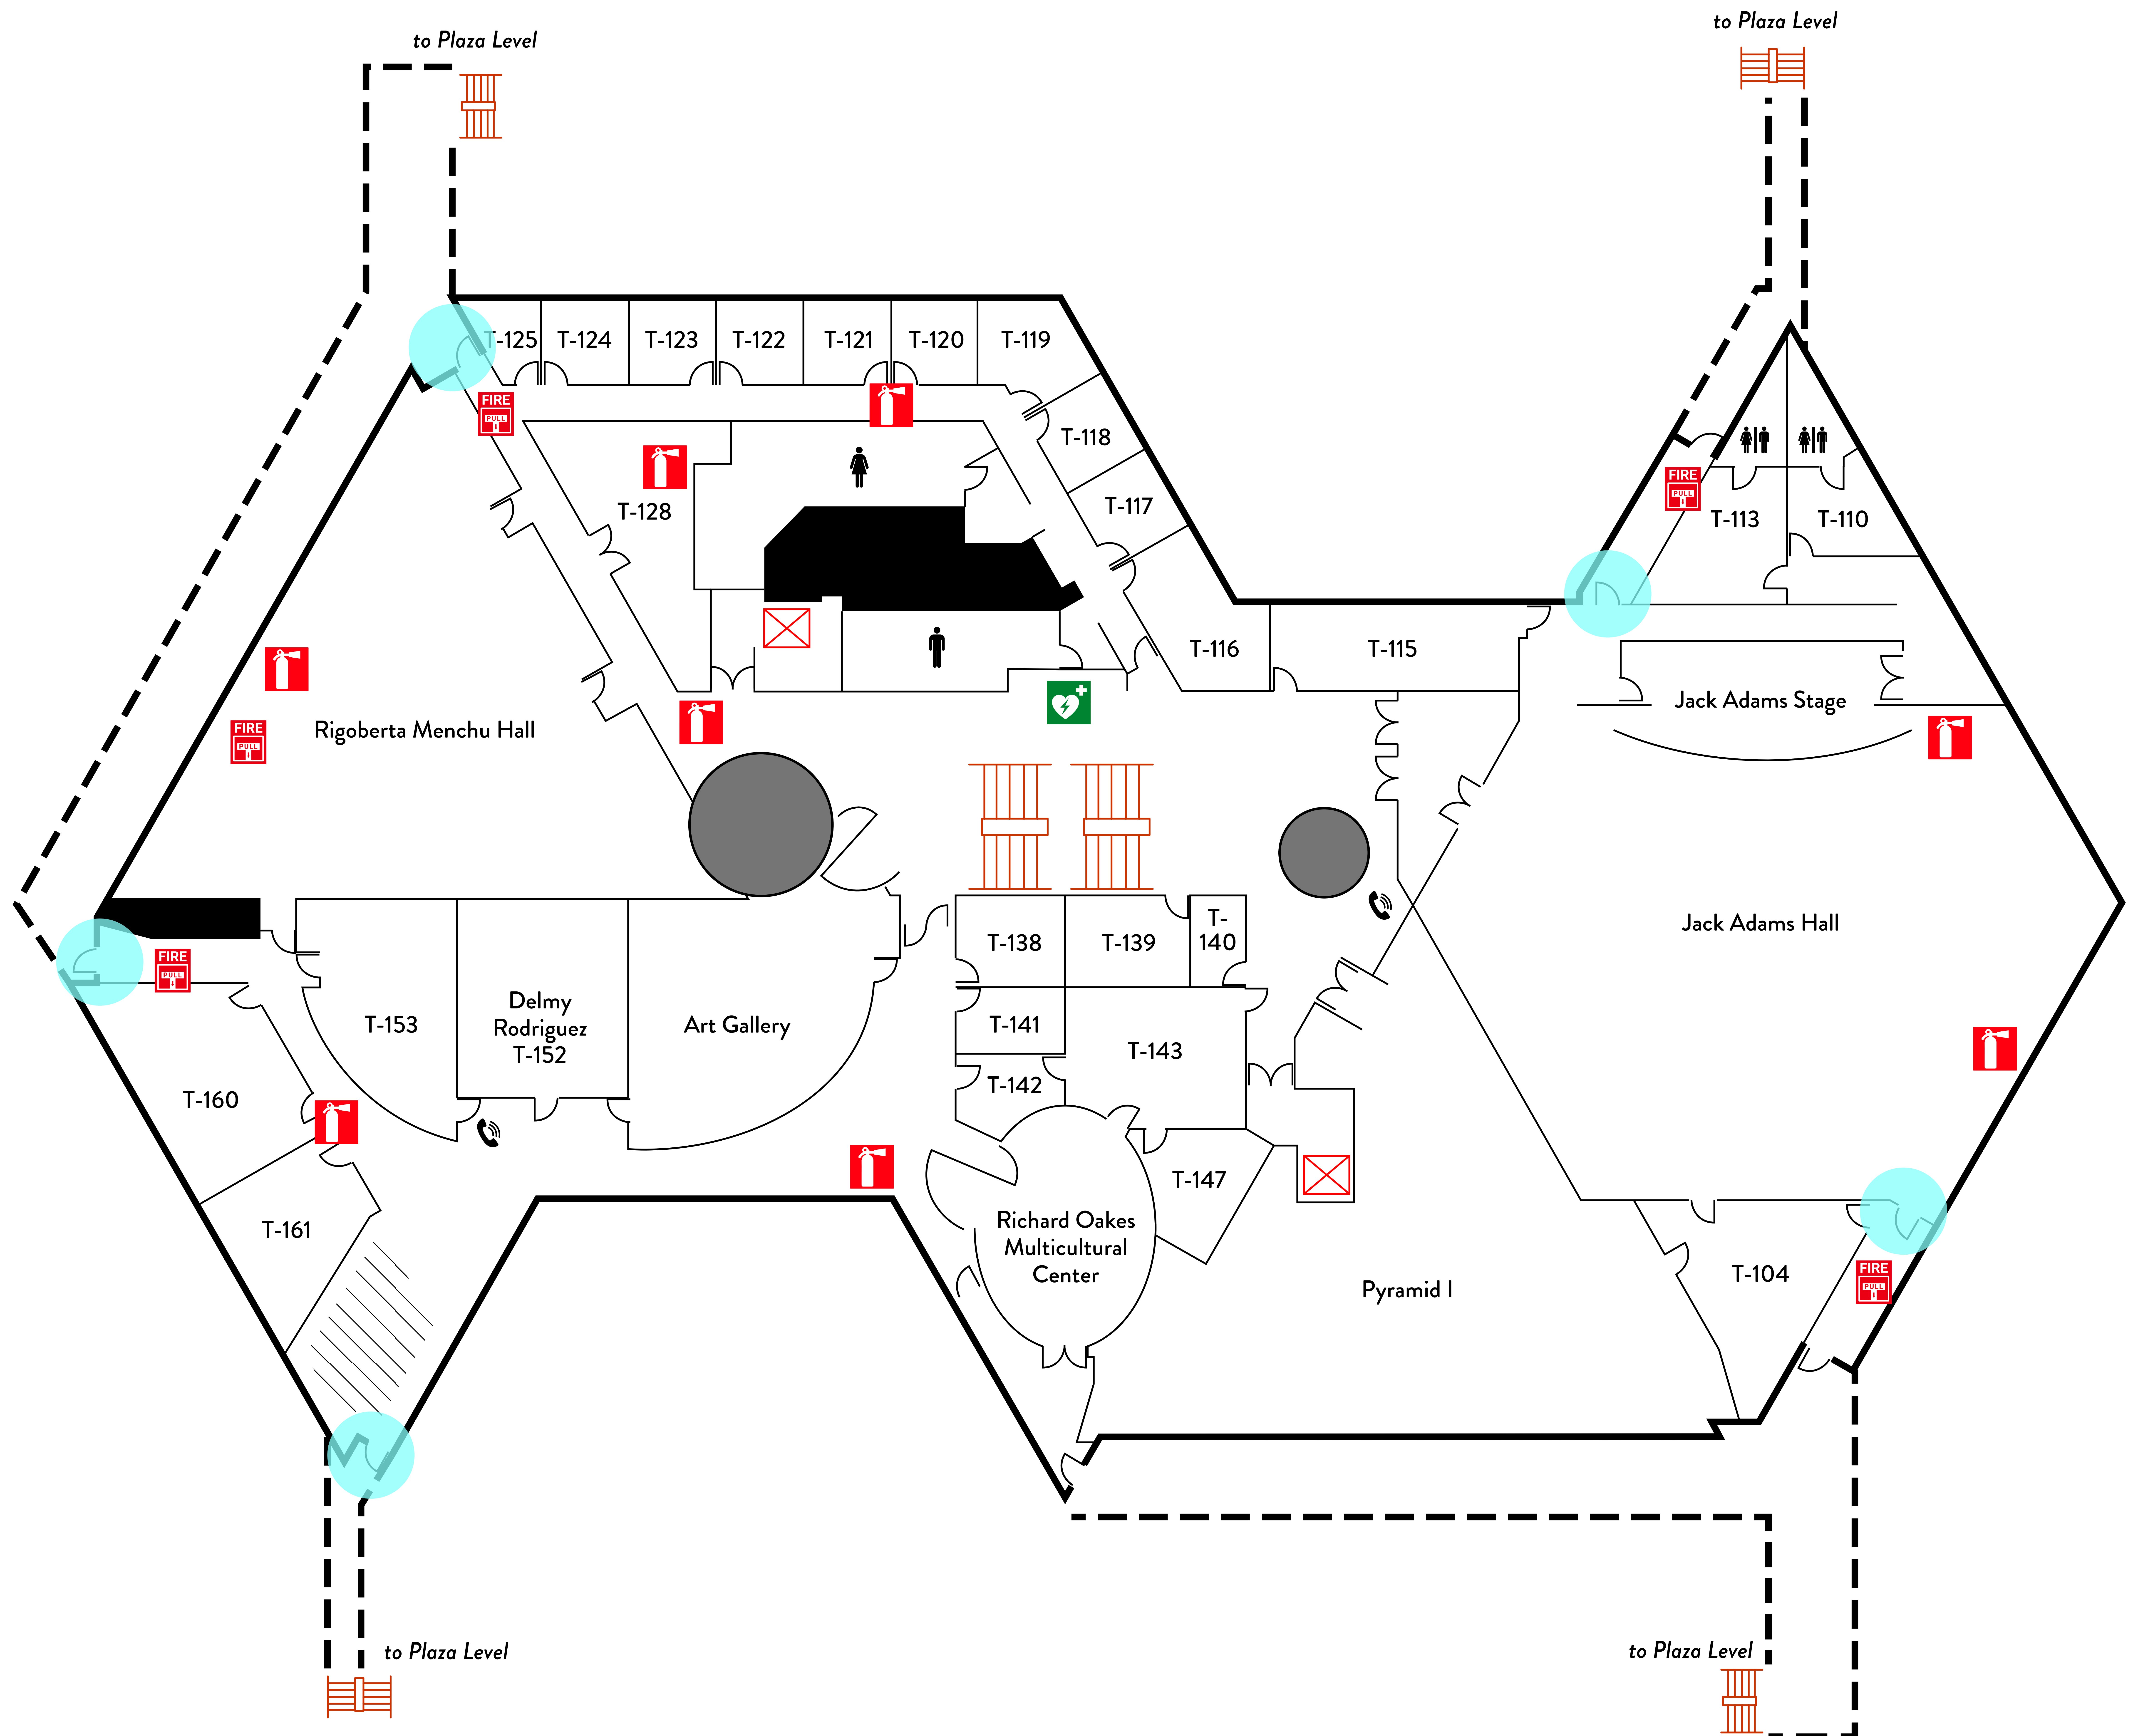

TERRACE LEVEL

KEY

- | | |
|---------------------------|---------------------|
| — Edge of building | ⊠ Elevator |
| - - - Outside of building | ♂♀ Restrooms |
| ■ No Access | 🔥 Alarm Pull |
| ▨ Dining/Lounge Area | 🧯 Fire Extinguisher |
| ● Open to Level Below | 🏠 First Aid Kit |
| ● Exit | 🏠 AED |
| 🚪 Stairs | ☎ Campus Telephone |

MEZZANINE LEVEL

KEY

- | | |
|---------------------------|---------------------|
| — Edge of building | ⊠ Elevator |
| - - - Outside of building | ♿ Restrooms |
| ■ No Access | 🔥 Alarm Pull |
| ▨ Dining/Lounge Area | 🧯 Fire Extinguisher |
| ■ Open to Level Below | 🏥 First Aid Kit |
| ● Exit | 👁️ AED |
| 🚪 Stairs | ☎ Campus Telephone |

KEY

- Edge of building
- - - Outside of building
- No Access
- ▨ Dining/Lounge Area
- Open to Level Below
- Exit
- ▤ Stairs
- ⊠ Elevator
- ♿ Restrooms
- 🔥 Alarm Pull
- 🧯 Fire Extinguisher
- 🏠 First Aid Kit
- 🚑 AED
- ☎ Campus Telephone

PLAZA LEVEL (GROUND FLOOR)

KEY

- Edge of building
- - - Outside of building
- No Access
- ▨ Dining/Lounge Area
- Open to Level Below
- Exit
- 🚪 Stairs
- 🚪 Elevator
- ♂ ♀ Restrooms
- 🔔 Alarm Pull
- 🧯 Fire Extinguisher
- 🛖 First Aid Kit
- 🛖 AED
- ☎ Campus Telephone