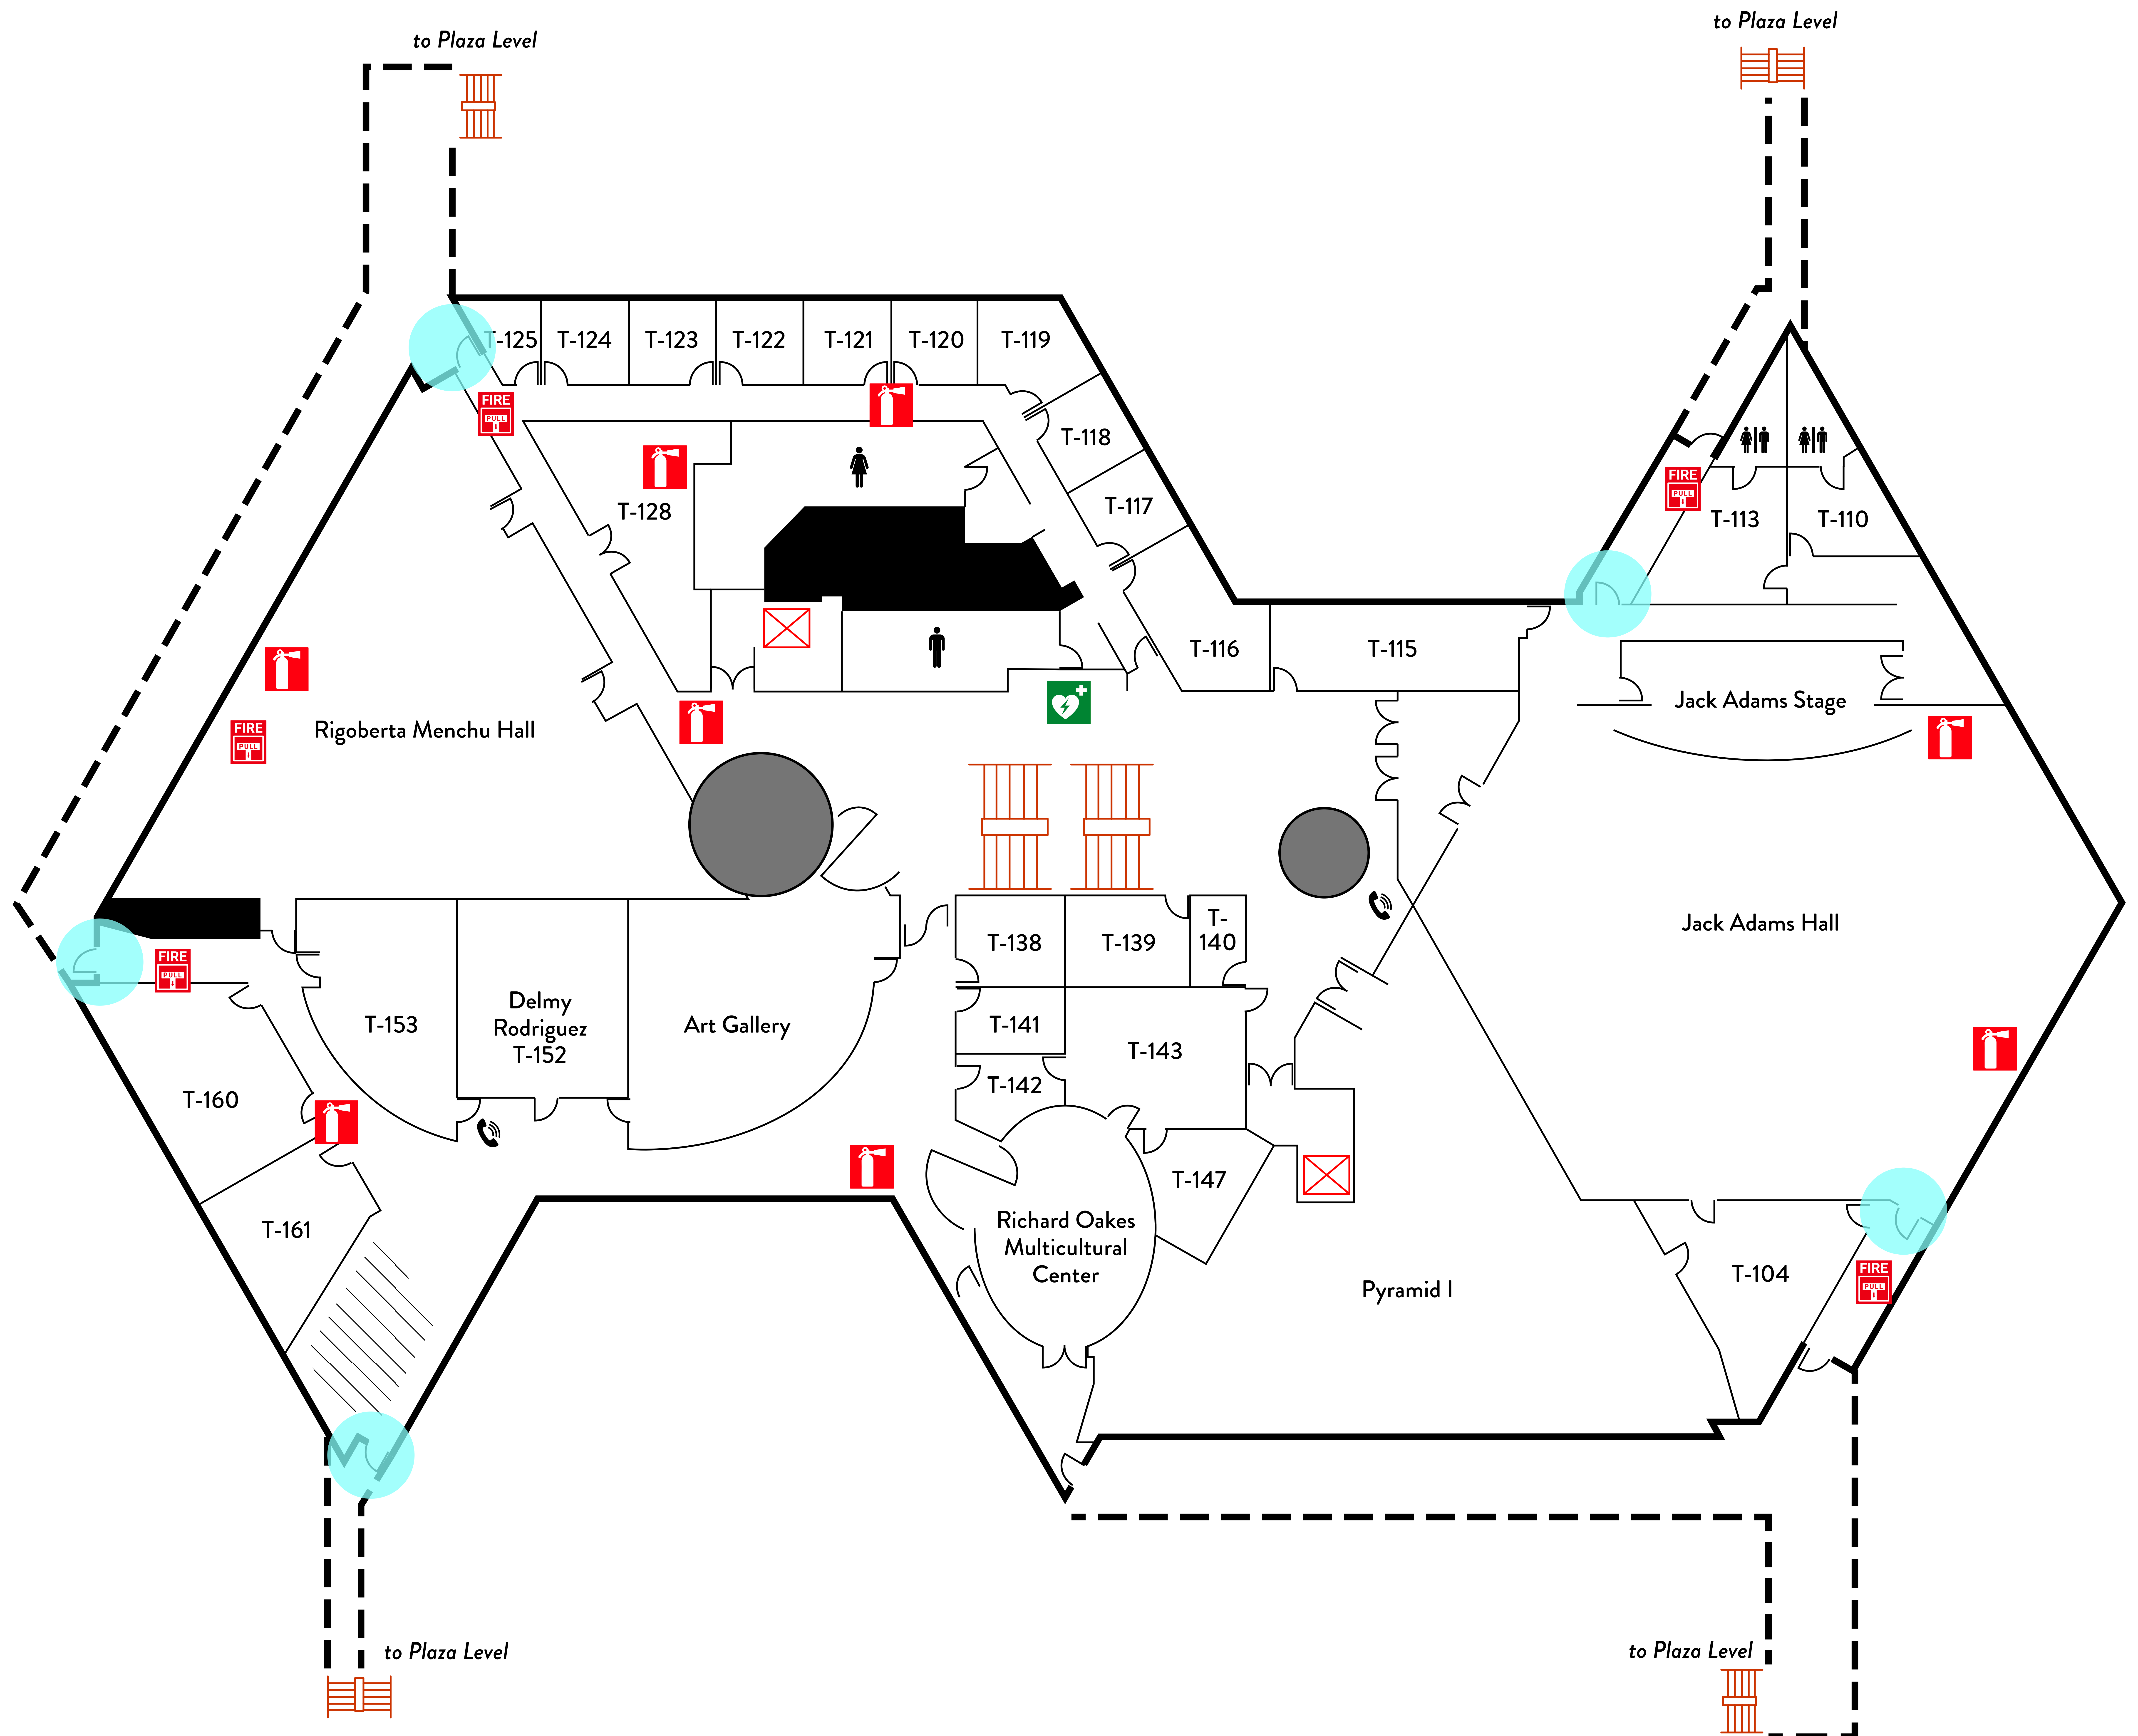

TERRACE LEVEL

KEY

- | | |
|---------------------------|---------------------|
| — Edge of building | ⊗ Elevator |
| - - - Outside of building | ♂ Restrooms |
| ■ No Access | 🔥 Alarm Pull |
| ▨ Dining/Lounge Area | 🧯 Fire Extinguisher |
| ■ Open to Level Below | 🛖 First Aid Kit |
| ● Exit | 🛖 AED |
| 🪜 Stairs | ☎ Campus Telephone |

MEZZANINE LEVEL

KEY

- | | |
|---------------------------|---------------------|
| — Edge of building | ⊠ Elevator |
| - - - Outside of building | ♿ Restrooms |
| ■ No Access | 🔥 Alarm Pull |
| ▨ Dining/Lounge Area | 🧯 Fire Extinguisher |
| ■ Open to Level Below | 🏥 First Aid Kit |
| ● Exit | 👤 AED |
| 🚪 Stairs | ☎ Campus Telephone |

KEY

- Edge of building
- - - Outside of building
- No Access
- ▨ Dining/Lounge Area
- Open to Level Below
- Exit
- ▤ Stairs
- ⊗ Elevator
- ♿ Restrooms
- 🔥 Alarm Pull
- 🧯 Fire Extinguisher
- 🏥 First Aid Kit
- 👤 AED
- ☎ Campus Telephone

PLAZA LEVEL (GROUND FLOOR)

KEY

- Edge of building
- - - Outside of building
- No Access
- ▨ Dining/Lounge Area
- Open to Level Below
- Exit
- 🪜 Stairs
- ⊠ Elevator
- ♿ Restrooms
- 🔥 Alarm Pull
- 🧯 Fire Extinguisher
- 🩹 First Aid Kit
- 🚑 AED
- ☎ Campus Telephone