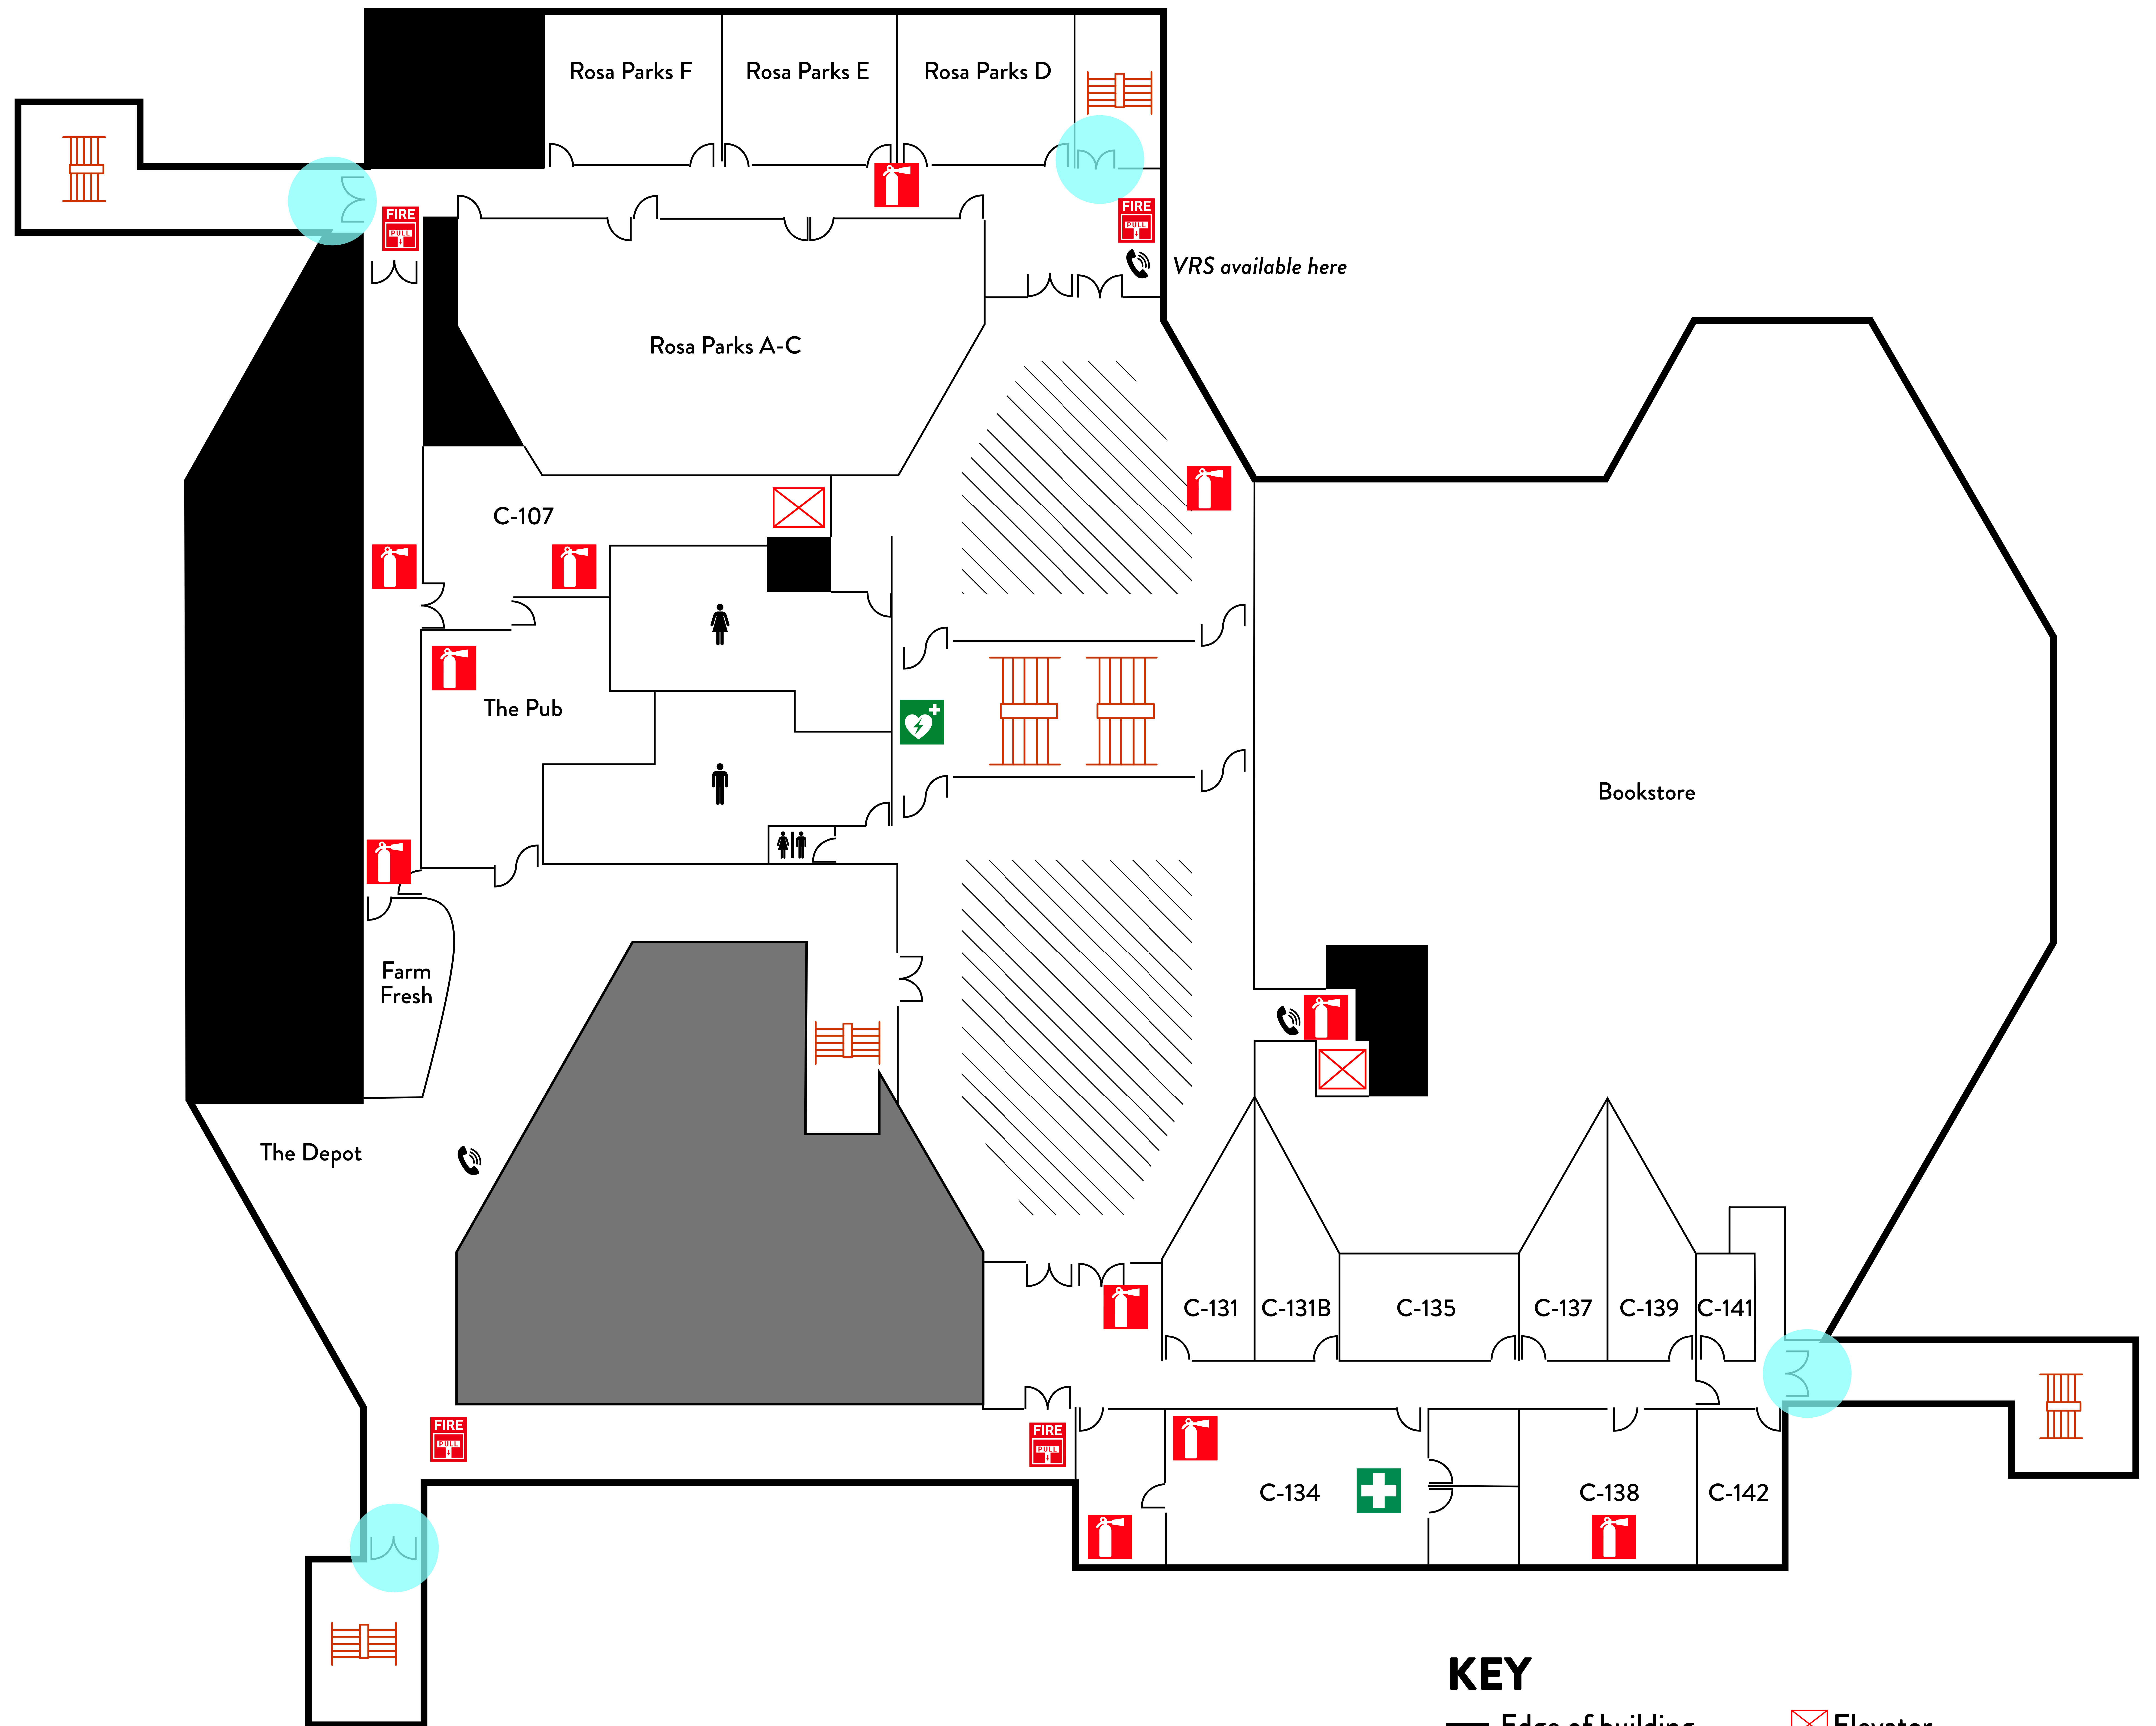

TERRACE LEVEL

KEY

- | | |
|---------------------------|---------------------|
| — Edge of building | ⊗ Elevator |
| - - - Outside of building | ♂ Restrooms |
| ■ No Access | 🔥 Alarm Pull |
| ▨ Dining/Lounge Area | 🧯 Fire Extinguisher |
| ■ Open to Level Below | 🛖 First Aid Kit |
| ● Exit | 🛖 AED |
| 🪜 Stairs | ☎ Campus Telephone |

MEZZANINE LEVEL

KEY

- | | |
|---------------------------|---------------------|
| — Edge of building | ⊠ Elevator |
| - - - Outside of building | ♿ Restrooms |
| ■ No Access | 🔥 Alarm Pull |
| ▨ Dining/Lounge Area | 🧯 Fire Extinguisher |
| ■ Open to Level Below | 🏥 First Aid Kit |
| ● Exit | 👤 AED |
| 🚪 Stairs | ☎ Campus Telephone |

KEY

- Edge of building
- - - Outside of building
- No Access
- ▨ Dining/Lounge Area
- Open to Level Below
- Exit
- ▤ Stairs
- ⊗ Elevator
- ♿ Restrooms
- 🔥 Alarm Pull
- 🧯 Fire Extinguisher
- 🏥 First Aid Kit
- 👤 AED
- ☎ Campus Telephone

PLAZA LEVEL (GROUND FLOOR)

KEY

- Edge of building
- - - Outside of building
- No Access
- ▨ Dining/Lounge Area
- Open to Level Below
- Exit
- 🪜 Stairs
- ⊠ Elevator
- ♿ Restrooms
- 🔥 Alarm Pull
- 🧯 Fire Extinguisher
- 🩹 First Aid Kit
- 🚑 AED
- ☎ Campus Telephone