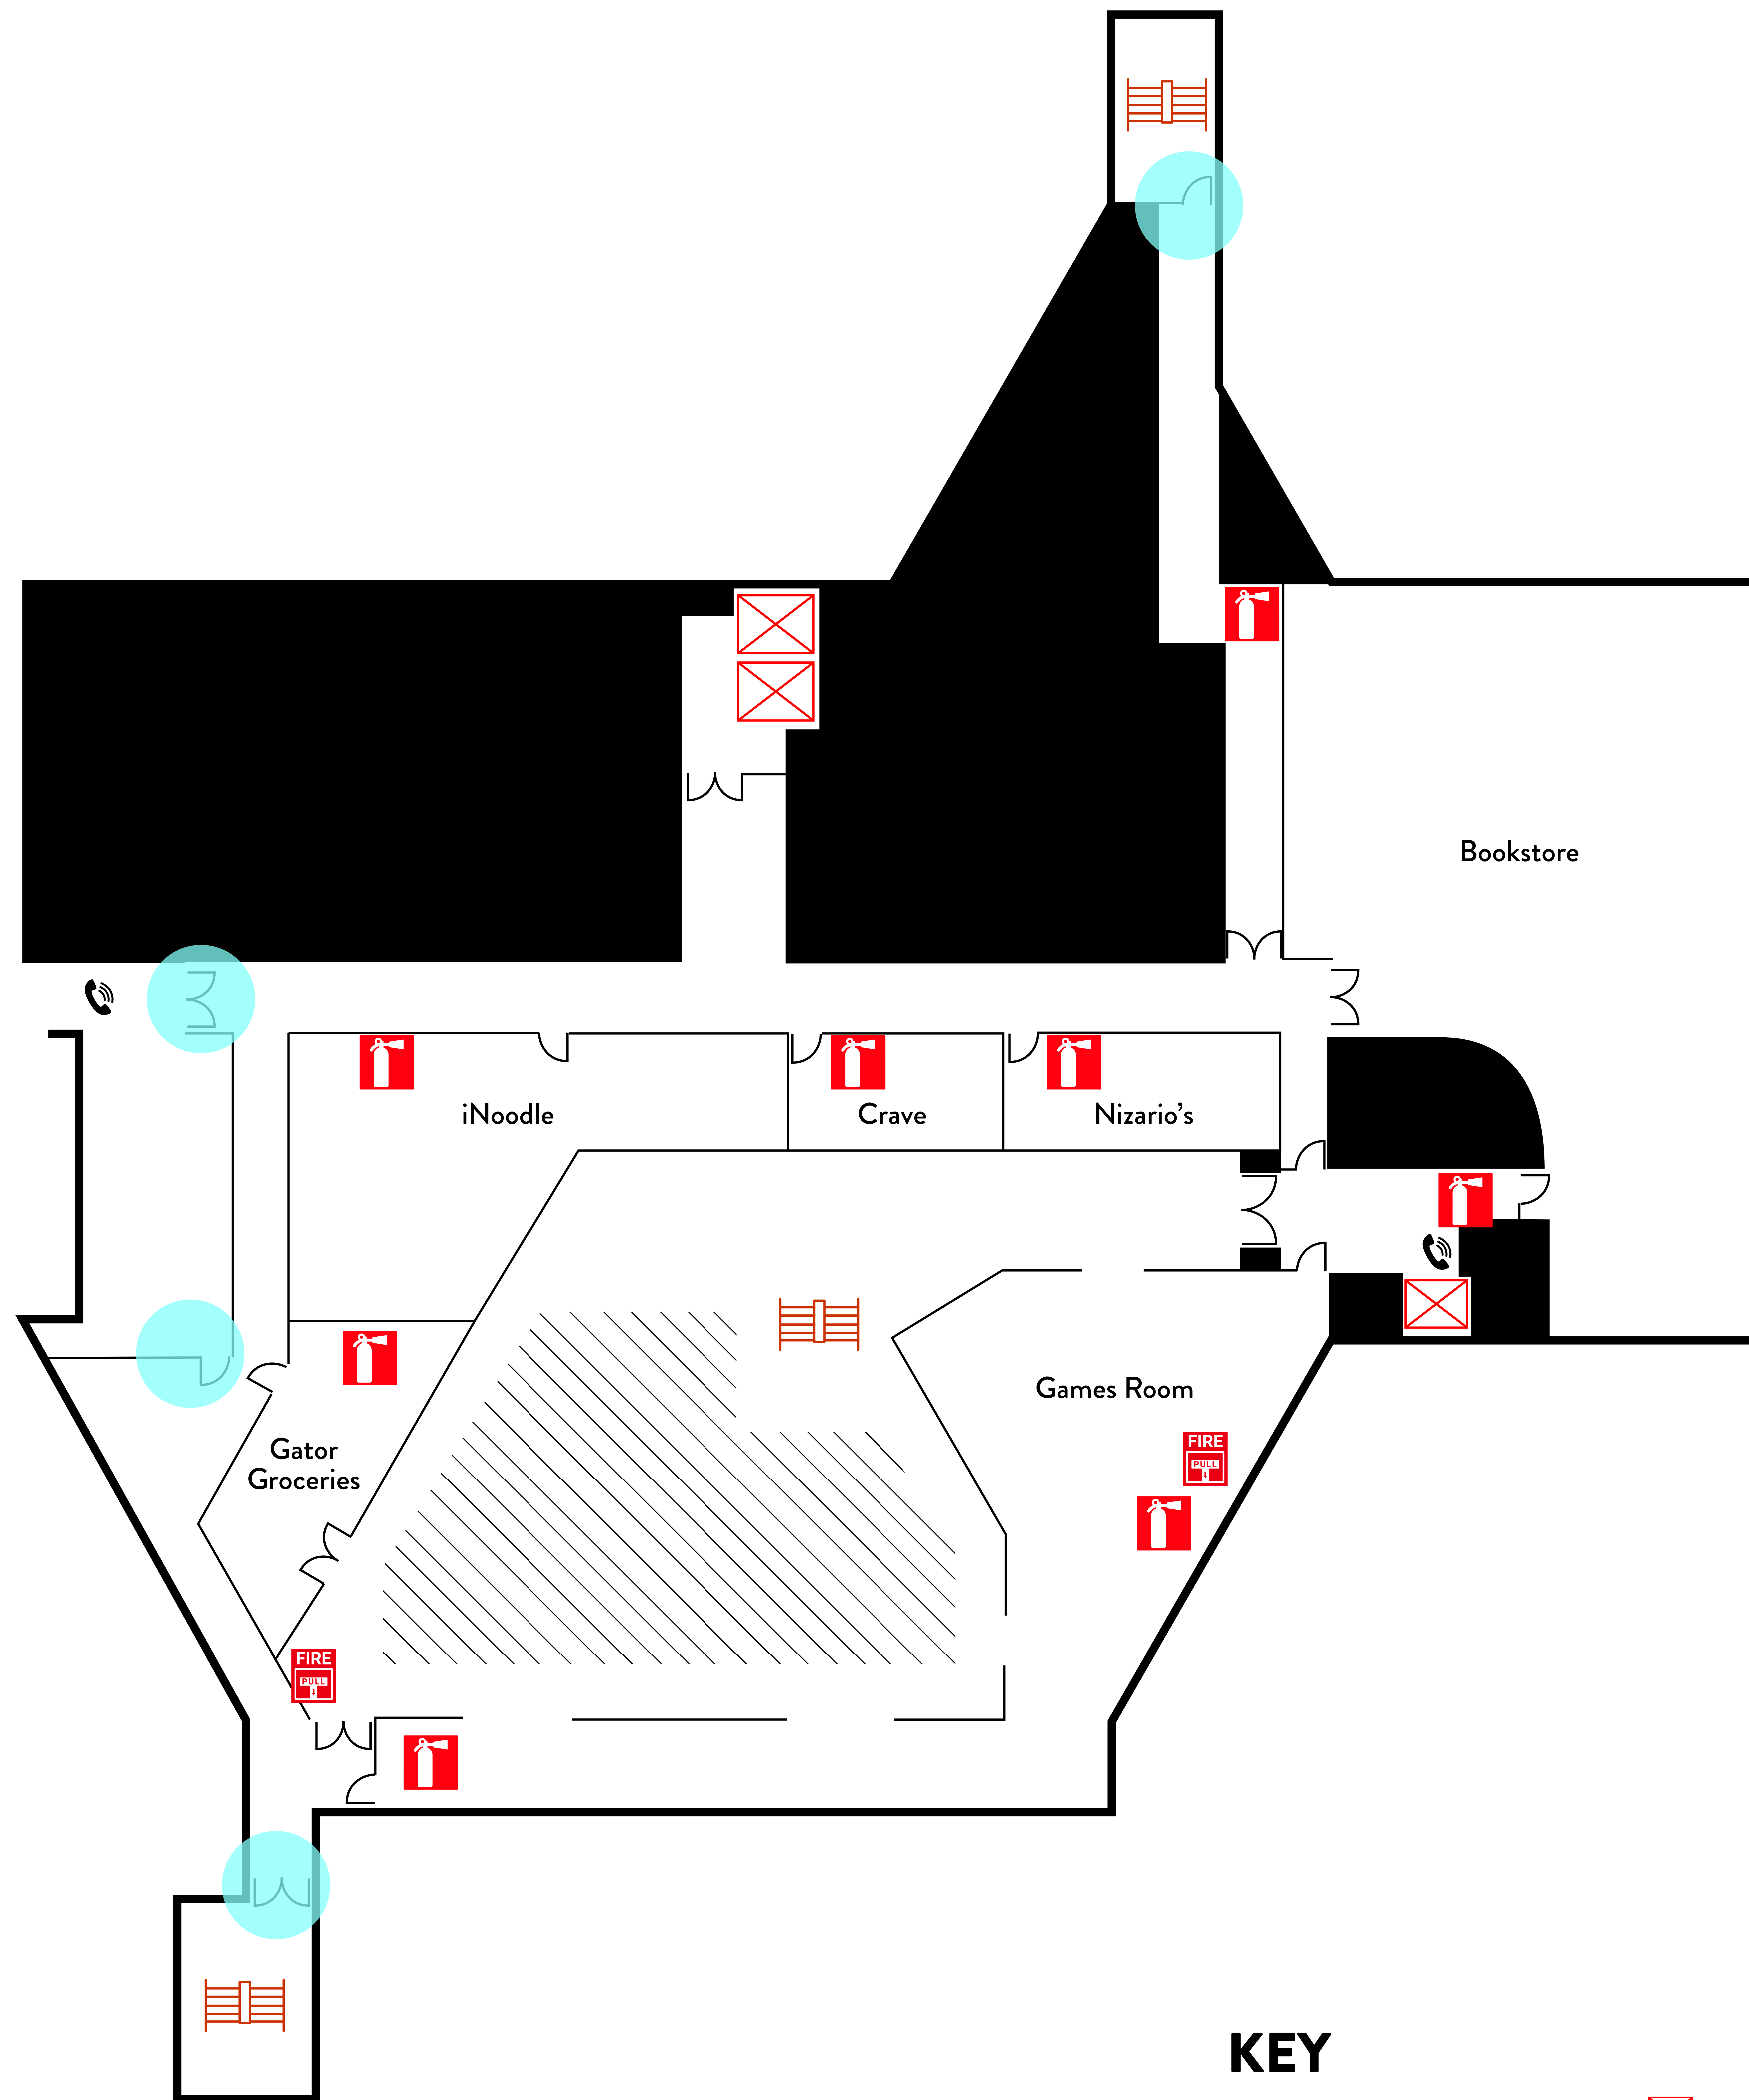

KEY

— Edge of building	⊠ Elevator
- - - Outside of building	♿ Restrooms
■ No Access	🔥 Alarm Pull
▨ Dining/Lounge Area	🧯 Fire Extinguisher
■ Open to Level Below	🏠 First Aid Kit
● Exit	🚑 AED
🚪 Stairs	☎ Campus Telephone

RECREATION & DINING LEVEL