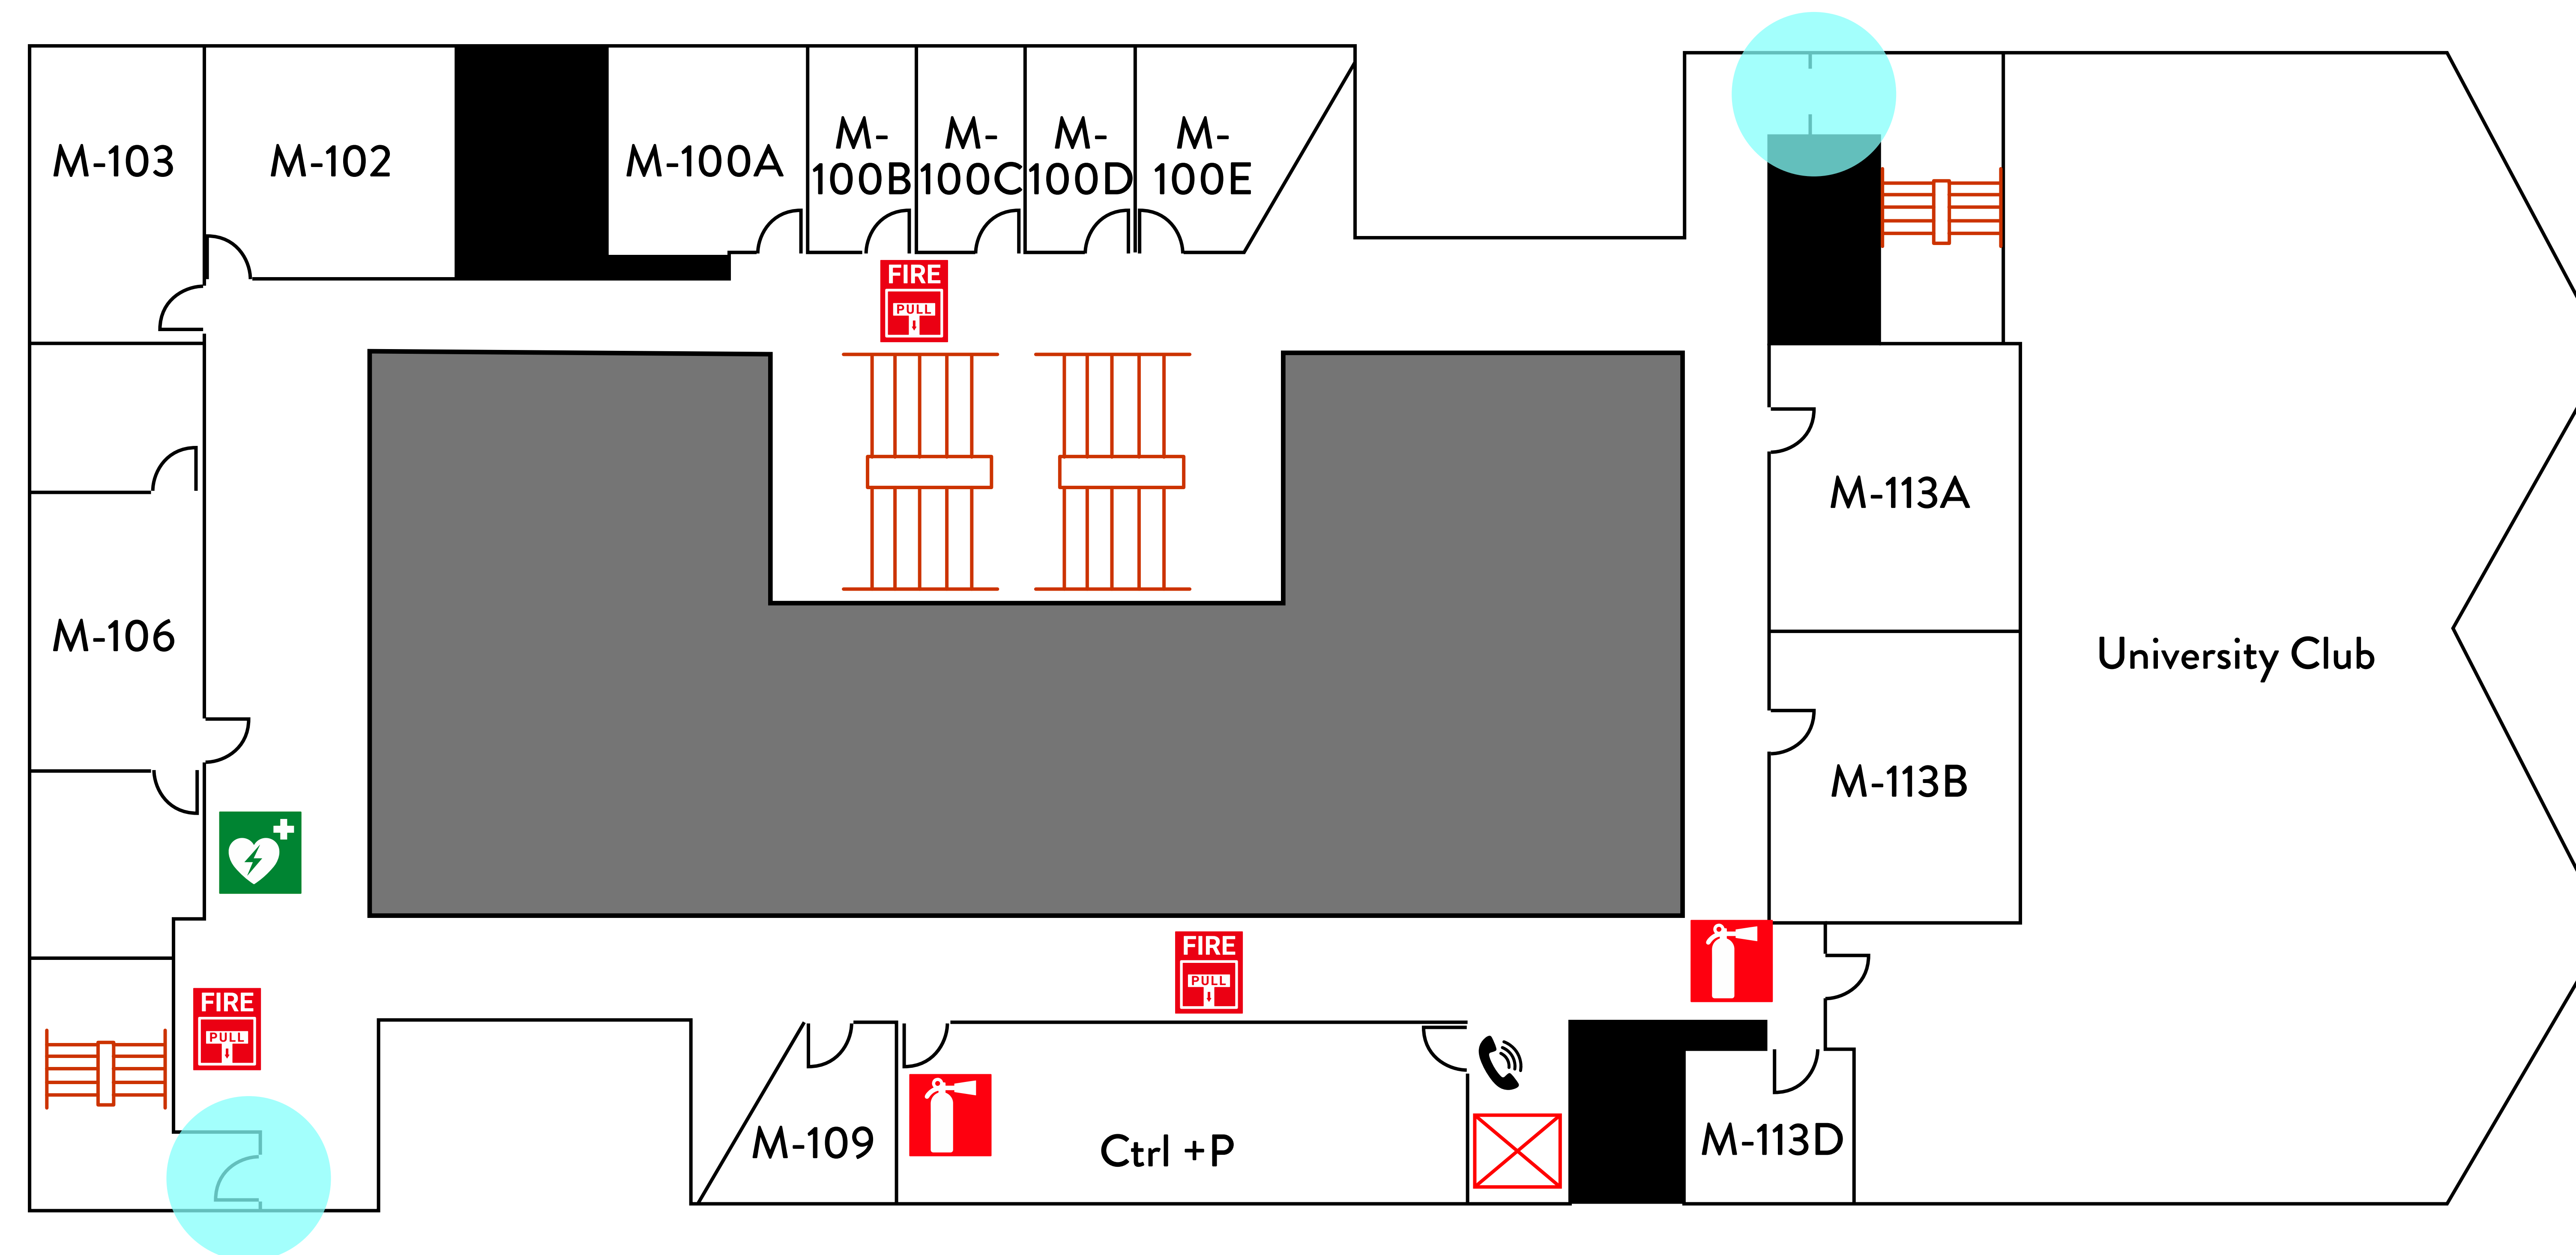

TERRACE LEVEL

KEY

- | | |
|---------------------------|---------------------|
| — Edge of building | ⊗ Elevator |
| - - - Outside of building | ♂ Restrooms |
| ■ No Access | 🔥 Alarm Pull |
| ▨ Dining/Lounge Area | 🧯 Fire Extinguisher |
| ■ Open to Level Below | 🛖 First Aid Kit |
| ● Exit | 🛖 AED |
| 🪜 Stairs | ☎ Campus Telephone |

MEZZANINE LEVEL

KEY

- | | |
|---------------------------|---------------------|
| — Edge of building | ⊠ Elevator |
| - - - Outside of building | ♿ Restrooms |
| ■ No Access | 🔥 Alarm Pull |
| ▨ Dining/Lounge Area | 🧯 Fire Extinguisher |
| ■ Open to Level Below | 🏥 First Aid Kit |
| ● Exit | 👤 AED |
| 🚪 Stairs | ☎ Campus Telephone |

KEY

- Edge of building
- - - Outside of building
- No Access
- ▨ Dining/Lounge Area
- Open to Level Below
- Exit
- ▤ Stairs
- ⊗ Elevator
- ♿ Restrooms
- 🔥 Alarm Pull
- 🧯 Fire Extinguisher
- 🏥 First Aid Kit
- 👤 AED
- ☎ Campus Telephone

PLAZA LEVEL (GROUND FLOOR)

KEY

- Edge of building
- - - Outside of building
- No Access
- ▨ Dining/Lounge Area
- Open to Level Below
- Exit
- 🪜 Stairs
- ⊠ Elevator
- ♿ Restrooms
- 🔥 Alarm Pull
- 🧯 Fire Extinguisher
- 🩹 First Aid Kit
- 🚑 AED
- ☎ Campus Telephone